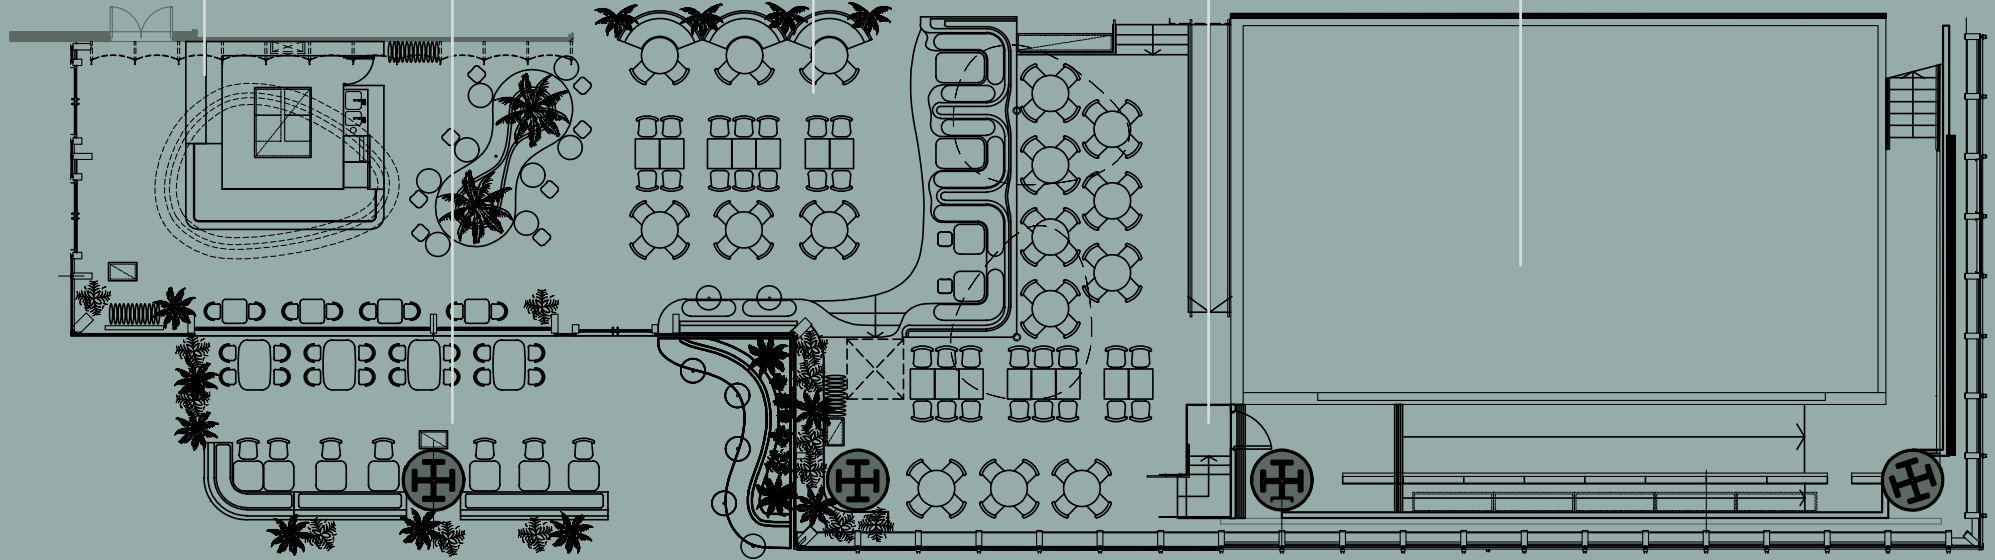

BAR
30 GUESTS

OUTDOOR
50 GUESTS

INDOOR
160 GUESTS

DJ

SURF AREA

STANDING
STAGE LAYOUT
300 GUESTS